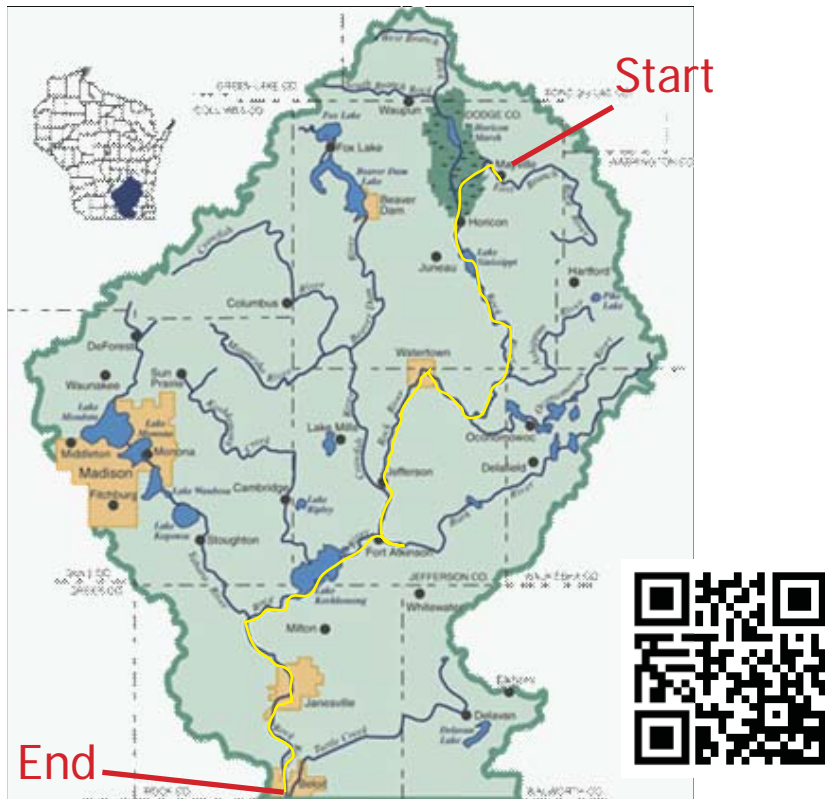

Register on-line
at
www.rockrivercoalition.org

10 Days of Collecting Water Quality Data and
Paddling the Amazing Rock River

May 15 to May 25 On The Rock River from Mayville to Beloit

- Come Paddle with Us
- Learn About the Rock River's Water at our Community Events
- Immediate Water Quality Results at: testingwaters.org

The data will be collected continuously using probes mounted on the front of a kayak. Parameters include: pH, temperature, dissolved oxygen, and conductivity. This data will be uploaded via cell phone and digitally displayed on a web map. We'll also be taking periodic grab samples for analysis of nutrients and bacteria.