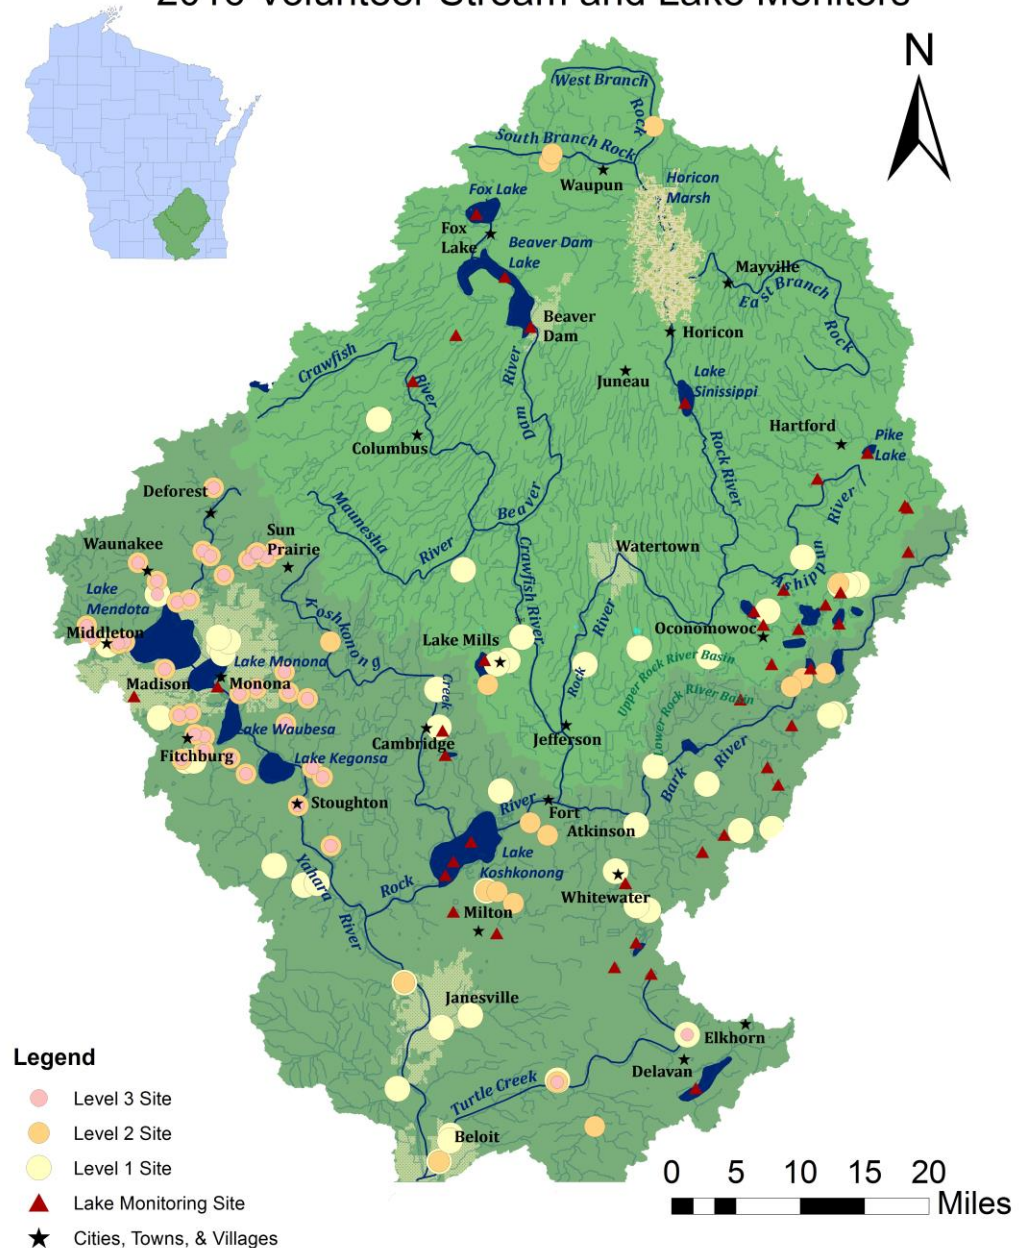

Rock River COALITION

Approximately 127 volunteers monitored streams in the Rock River Basin.

Approximately 50 volunteers monitored lakes in the Rock River Basin.

Many local watershed groups supported the Rock River Coalition stream monitoring program.

Thanks to the many volunteers who help make this program a success!

Rock River Basin
2016 Volunteer Stream and Lake Monitors

Map Created By Ilana Haimes

Stream Monitoring Class of 2015-2016

David	Abell
Angie	Alseth
Alan	Ausel
Monty	Baker
Barb	Bauer
Will	Boettcher
Jeff, Peggy, & Jonas	Boshart
Paula	Brandmeier
Karl	Brandstaetter
Frank	Brazelton
Kathy	Bridge
Stefanie	Brouwer
Tamara	Bryant
Christal	Campbell
Christy	Charles
Mike and Cynthia	Chmell
Jenny	Clarke
Rebecca	Cole
Eric	Compas
Brooke	Conrad
Gina and Kevin	Cook
Sue	Craft-Ward
Gail	Curran
Wes	Dawson
Deb	Deppeler
Lynne	Deppler-Hess
Keith	Doman
Steve	Drake
Racquel	Drunasky
Kay	Dupree
Rick	Eilertson
Lloyd	Eagan
Barry	Eichinger
Wesley	Enterline
Ralph	Erickson
Gary	Essen

There are many watershed and lakes associations, Friends Groups, and other natural resource groups in the Rock River Basin. We have listed just a few who have been active in this years RRC stream monitoring program.